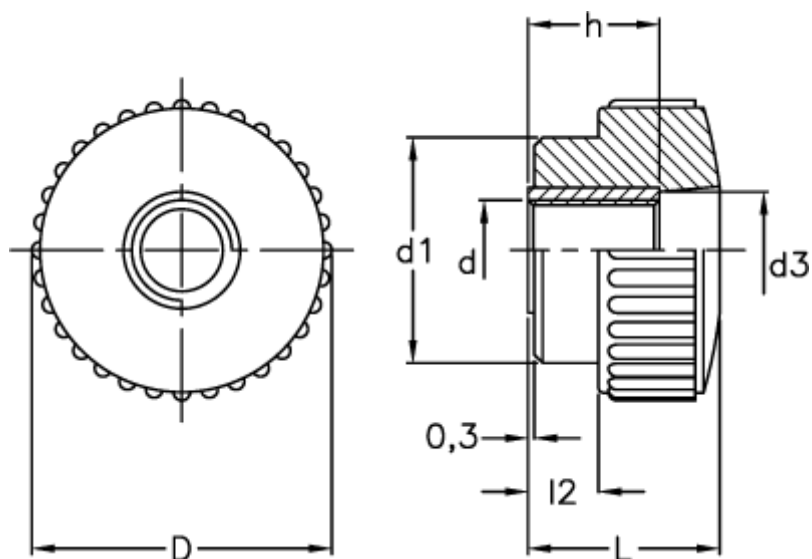

Article number: 2302002811
Description: E+G Knurled grip knob
B.193/50 FP-M12

Measures

D	= 50
d1	= 36
d3	= 21
d 6H	= M12
h	= 21
L	= 32.0
12	= 12